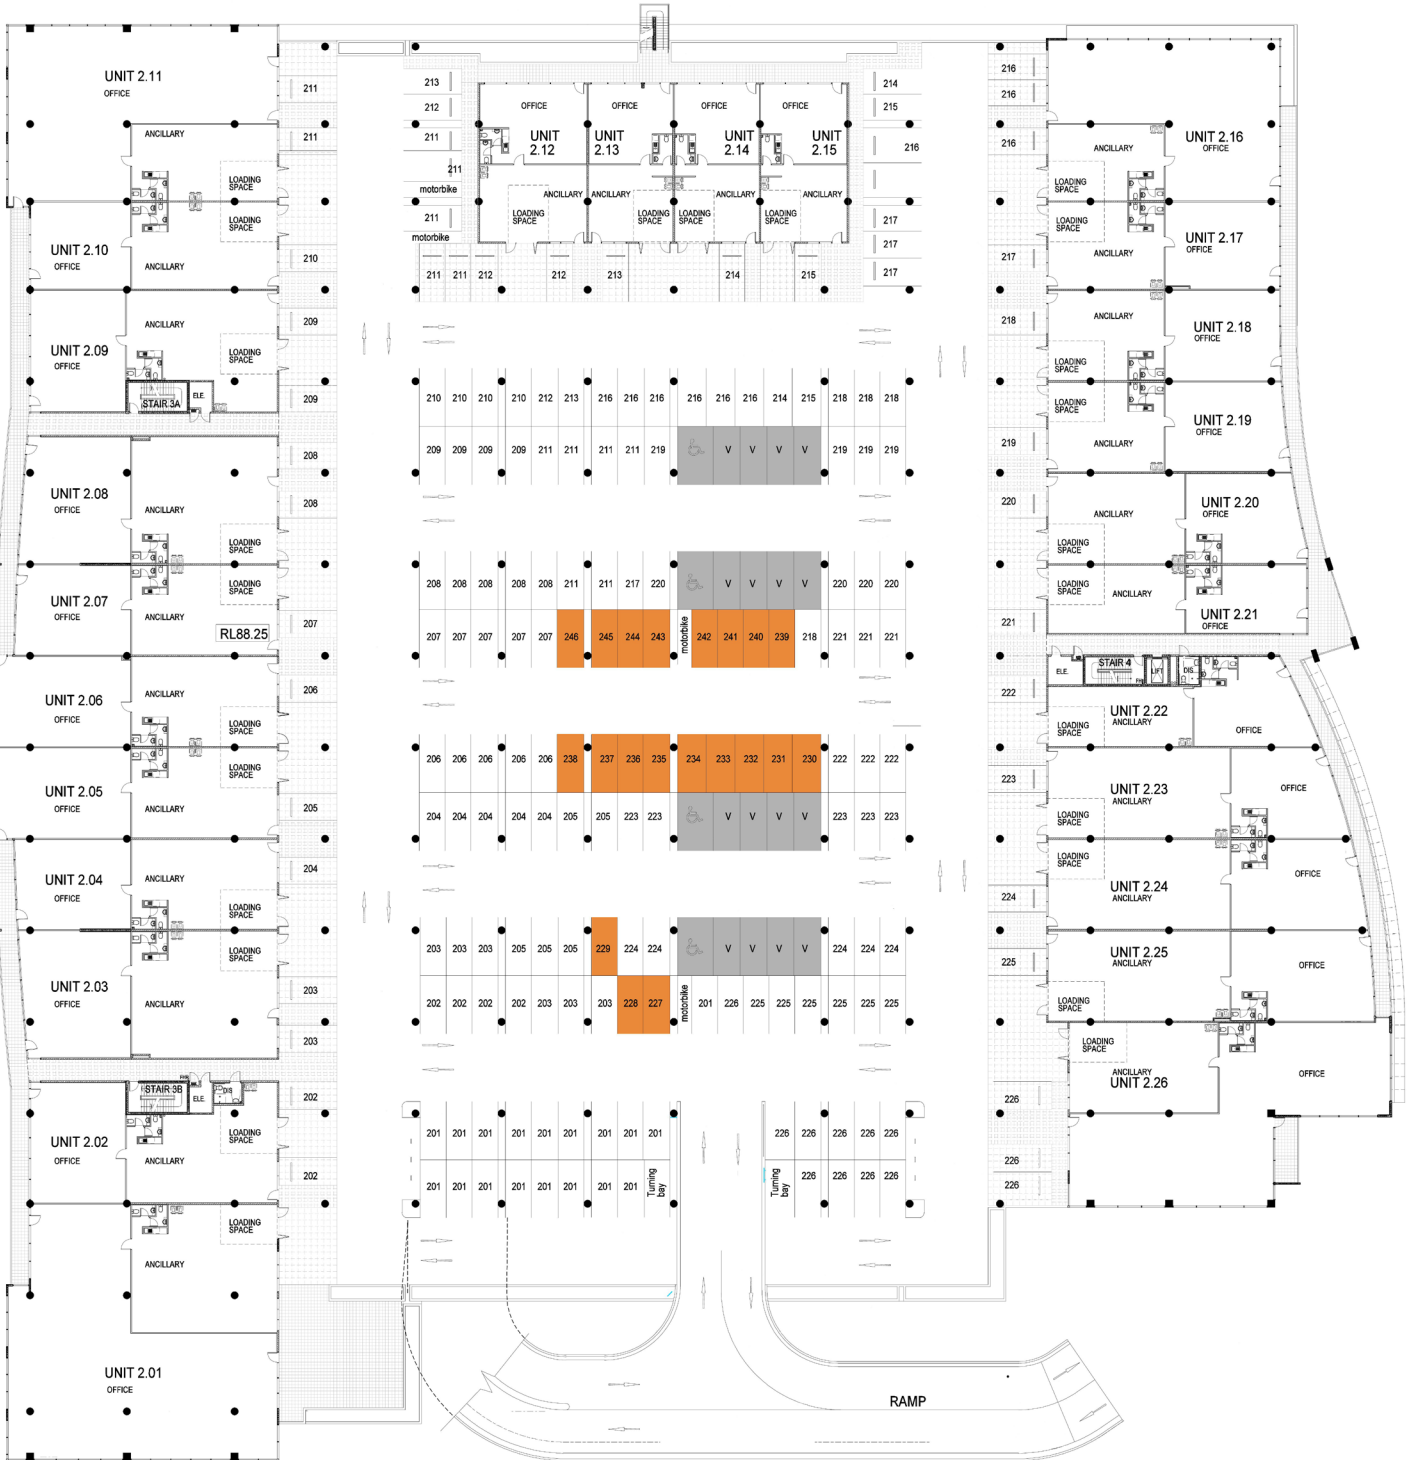

# T1 CAR PARK PLAN Level 2

Old Windsor Road

Lexington Drive

Technology Way